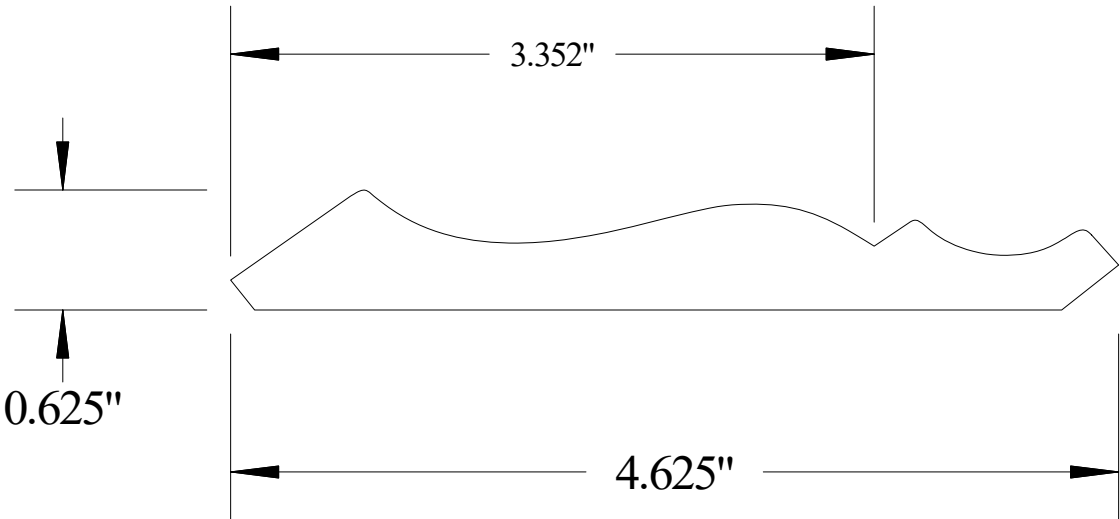

Vermont Hardwoods #ML3205

Use ML3220 back knives for angles

Vermont Hardwoods 386 Depot St, PO Box 769 Chester, VT 05143	
Drawing	#ML3205, r1
Date	8/31/2011
Drawn by	BAW
Scale	1" = 1"