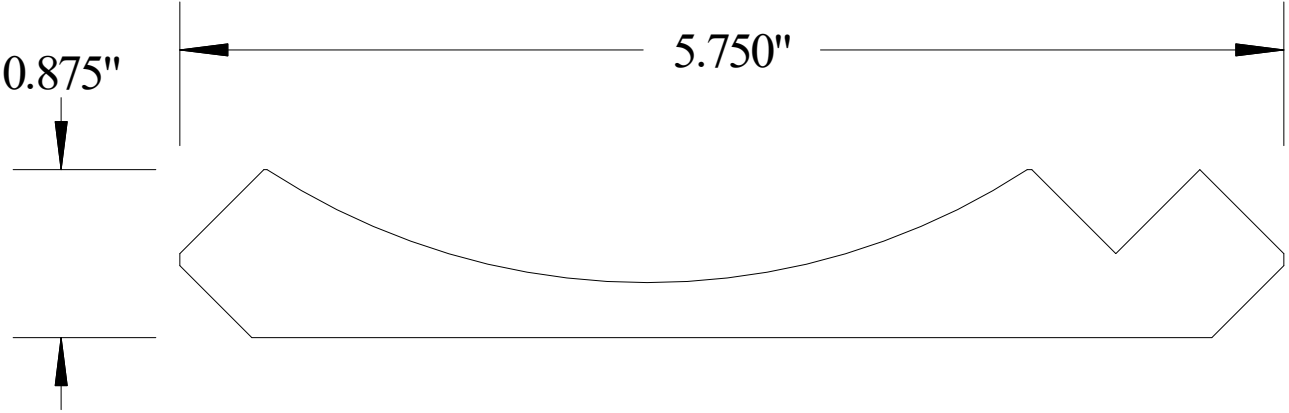

Vermont Hardwoods

#ML3203

Vermont Hardwoods 386 Depot St, PO Box 769 Chester, VT 05143	
Drawing	#ML3203, r1
Date	11/28/2006
Drawn by	DNW
Scale	1" = 1"

Old Profile Number(s): P83203