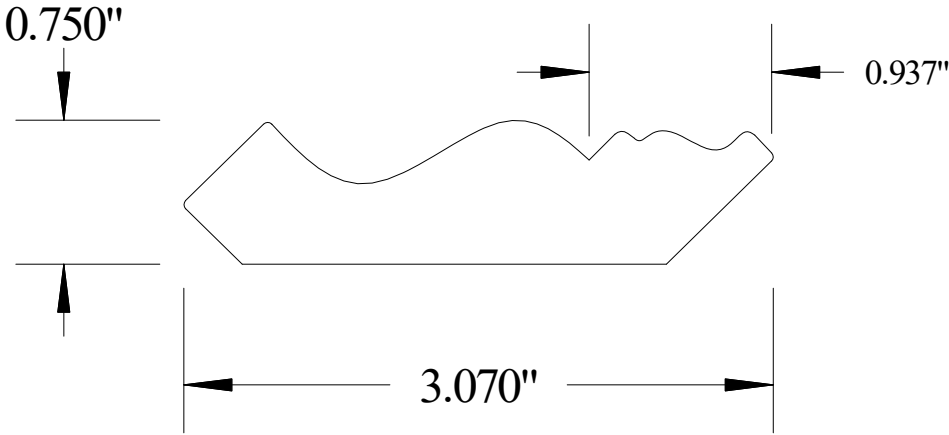

Vermont Hardwoods

#ML3201

Vermont Hardwoods
386 Depot St, PO Box 769
Chester, VT 05143

Drawing	#ML3201, r1
Date	4/27/2007
Drawn by	DNW
Scale	1" = 1"