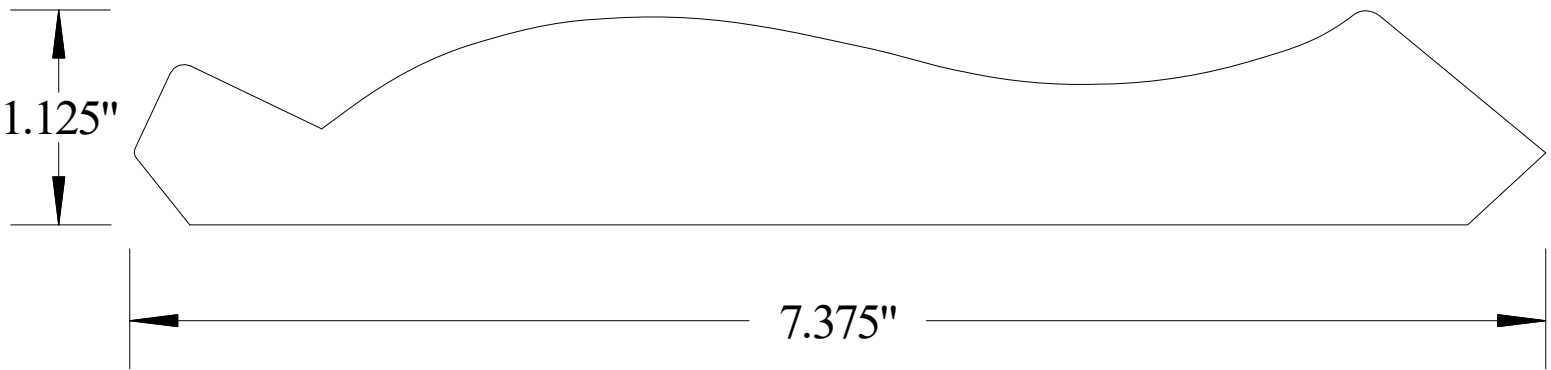

Vermont Hardwoods

#ML3107

| | |
|--|-------------|
| Vermont Hardwoods 386 Depot St, PO Box 769 Chester, VT 05143 | |
| Drawing | #ML3107, r1 |
| Date | 9/15/2010 |
| Drawn by | TF |
| Scale | 1" = 1" |