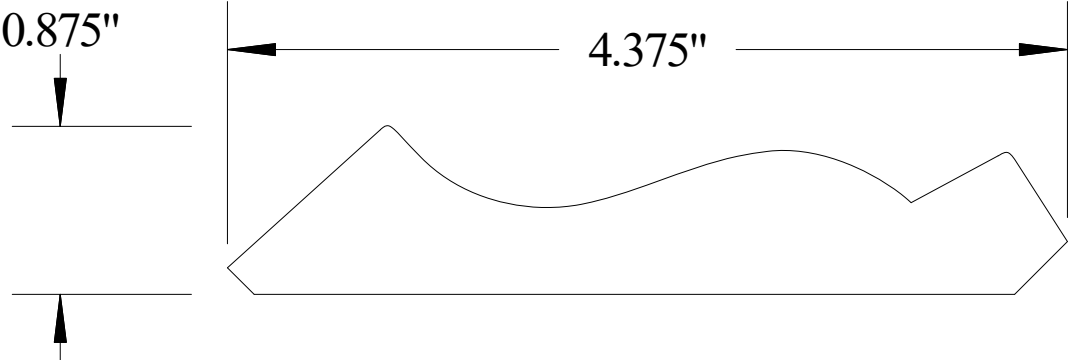

Vermont Hardwoods

#ML3030

Vermont Hardwoods 386 Depot St, PO Box 769 Chester, VT 05143	
Drawing	#ML3030, r1
Date	4/17/2008
Drawn by	DNW
Scale	1" = 1"