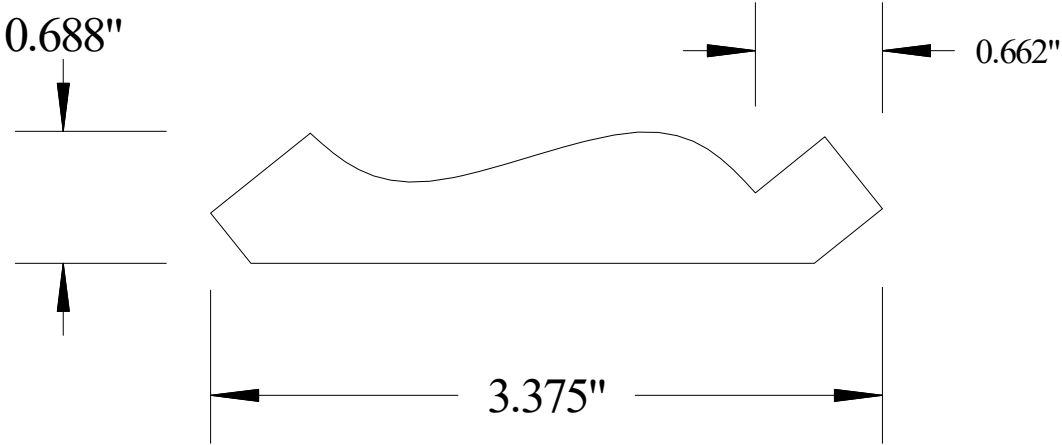

Vermont Hardwoods

#ML3020

Vermont Hardwoods 386 Depot St, PO Box 769 Chester, VT 05143	
Drawing	#ML3020, r1
Date	7/20/2006
Drawn by	DNW
Scale	1" = 1"