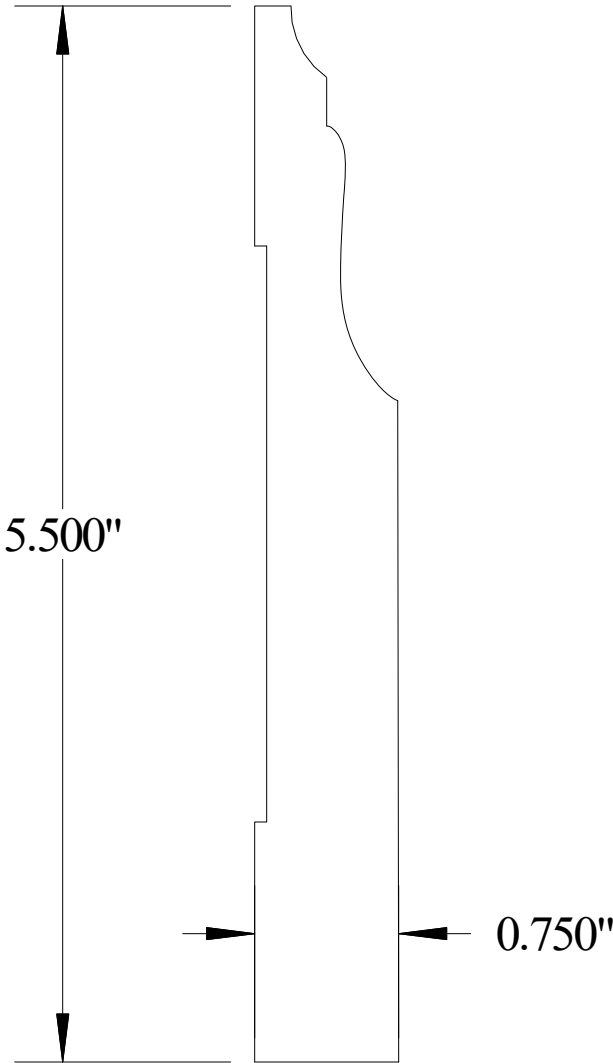

## #ML2603

Vermont Hardwoods  
386 Depot St, PO Box 769  
Chester, VT 05143

Drawing	#ML2603, r1
Date	04/23/2020
Drawn by	DNW
Scale	1" = 1"

Use ML2210 & 3/4" Flute