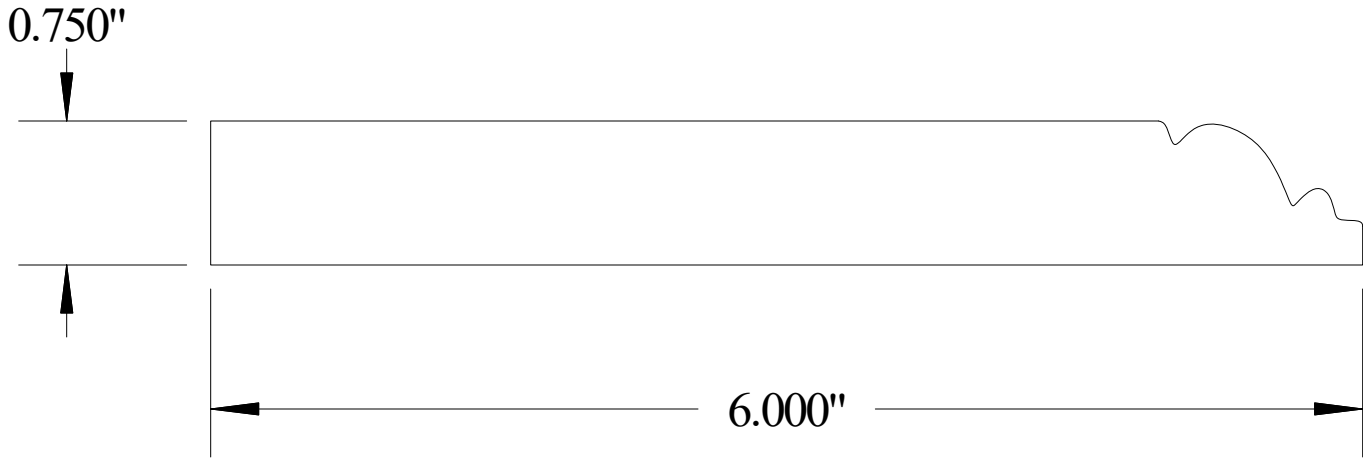

Vermont Hardwoods

#ML2602

Vermont Hardwoods 386 Depot St, PO Box 769 Chester, VT 05143	
Drawing	#ML2602, r1
Date	11/26/2012
Drawn by	BAW
Scale	1" = 1"