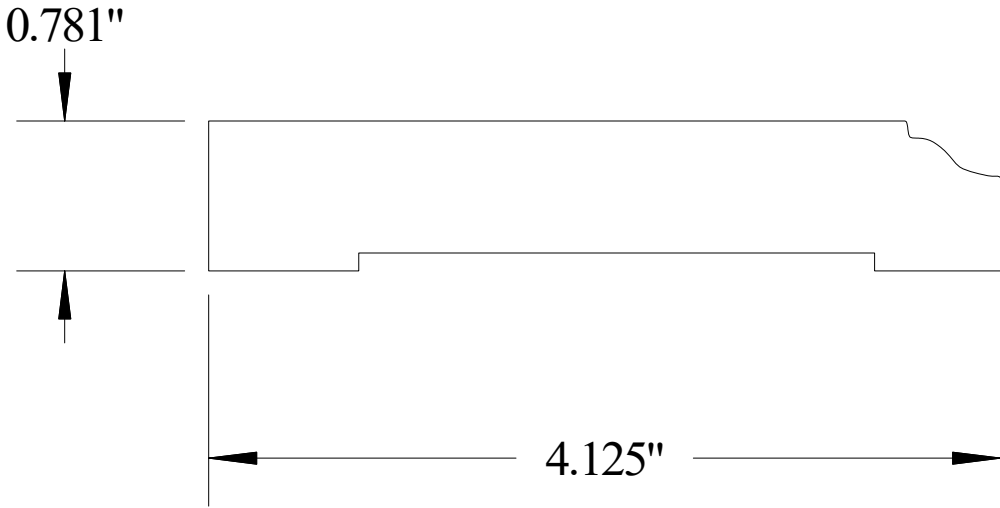

## #ML2600

Vermont Hardwoods 386 Depot St, PO Box 769 Chester, VT 05143	
Drawing	#ML2600, r2
Date	7/28/2011
Drawn by	BAW
Scale	1" = 1"