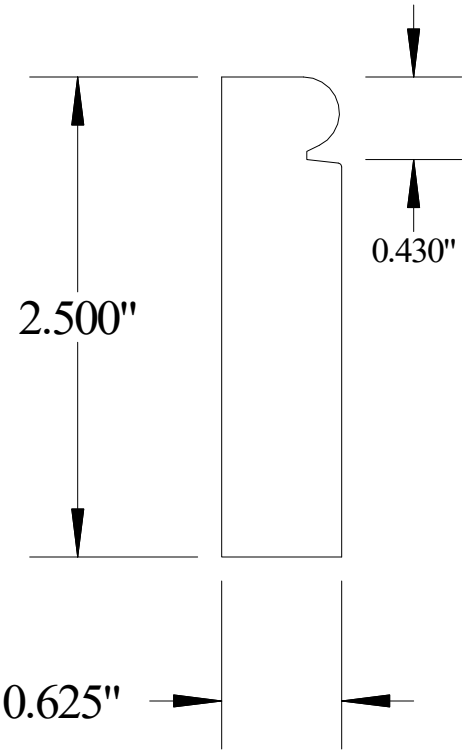

Vermont Hardwoods

#ML2433

Vermont Hardwoods 386 Depot St, PO Box 769 Chester, VT 05143	
Drawing	#ML2433, r1
Date	4/4/2016
Drawn by	JPG
Scale	1" = 1"