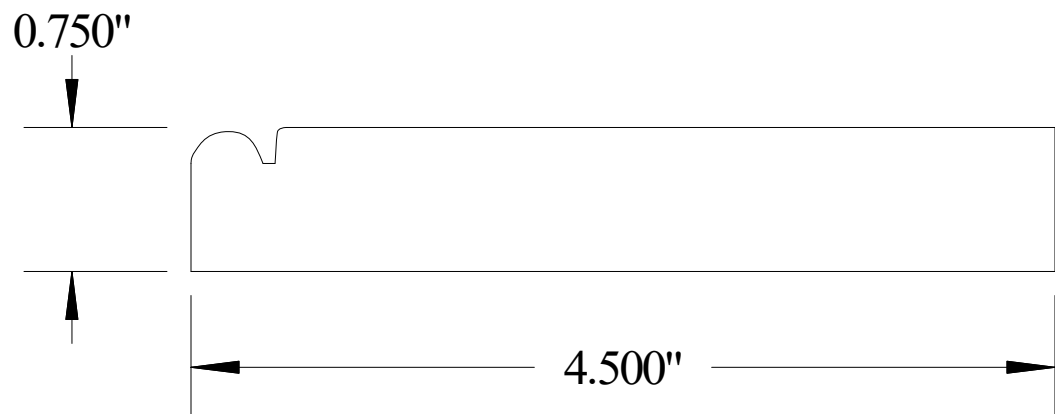

## #ML2431

Vermont Hardwoods 386 Depot St, PO Box 769 Chester, VT 05143	
Drawing	#ML2431, r1
Date	5/26/2011
Drawn by	DNW
Scale	1" = 1"