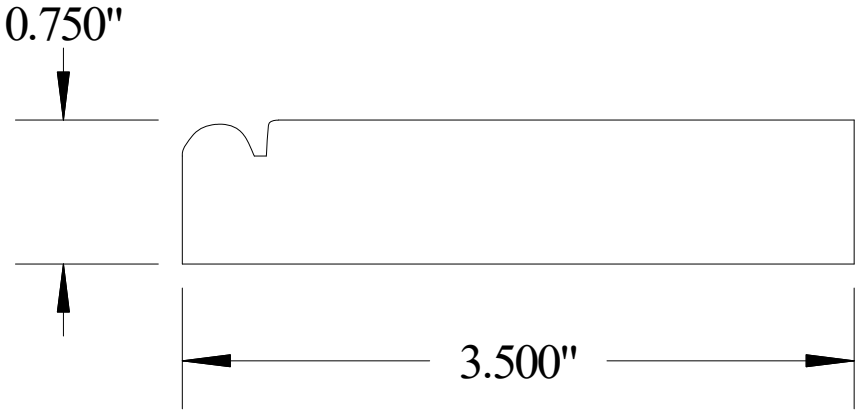

Vermont Hardwoods

#ML2430

Vermont Hardwoods
386 Depot St, PO Box 769
Chester, VT 05143

Drawing	#ML2430, r1
Date	8/17/2010
Drawn by	TF
Scale	1" = 1"