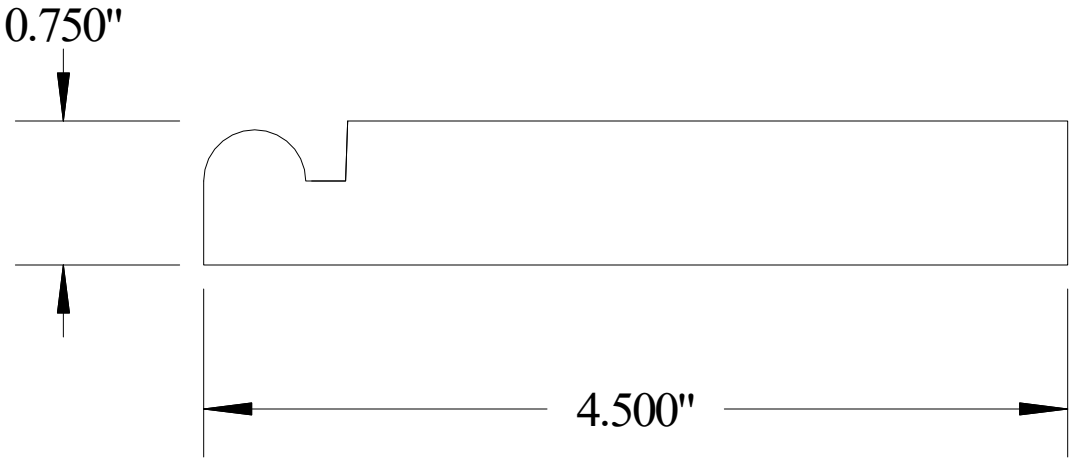

Vermont Hardwoods

#ML2402

Vermont Hardwoods
386 Depot St, PO Box 769
Chester, VT 05143

Drawing	#ML2402, r1
Date	2/22/2011
Drawn by	DNW
Scale	1" = 1"