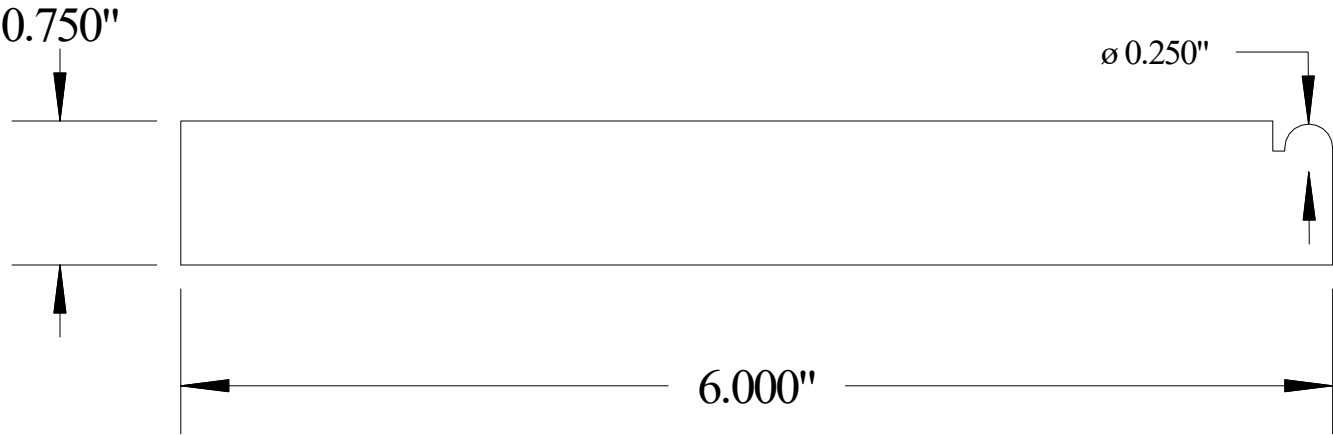

Vermont Hardwoods

#ML2401

Vermont Hardwoods
386 Depot St, PO Box 769
Chester, VT 05143

Drawing	#ML2401, r1
Date	12/21/2010
Drawn by	DNW
Scale	1" = 1"