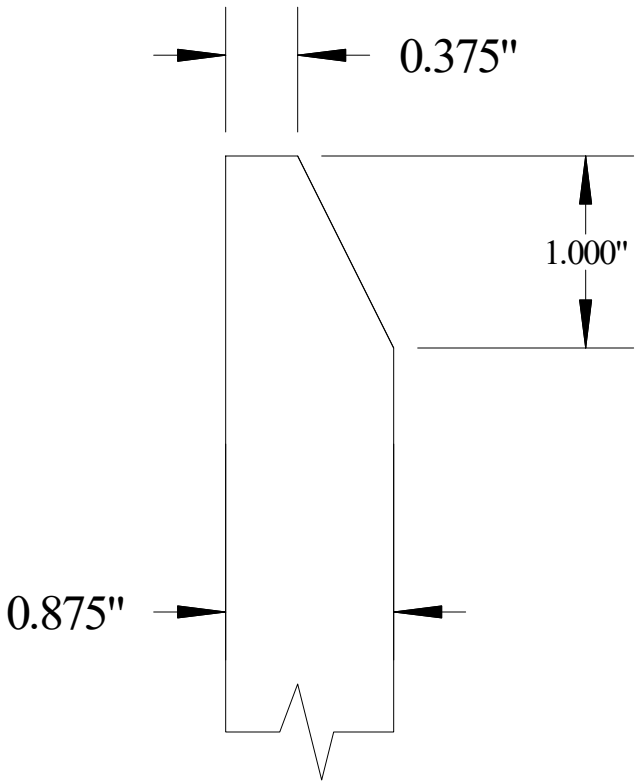

Vermont Hardwoods

#ML2211

Vermont Hardwoods 386 Depot St, PO Box 769 Chester, VT 05143	
Drawing	#ML2211, r1
Date	03/16/2020
Drawn by	DNW
Scale	1" = 1"