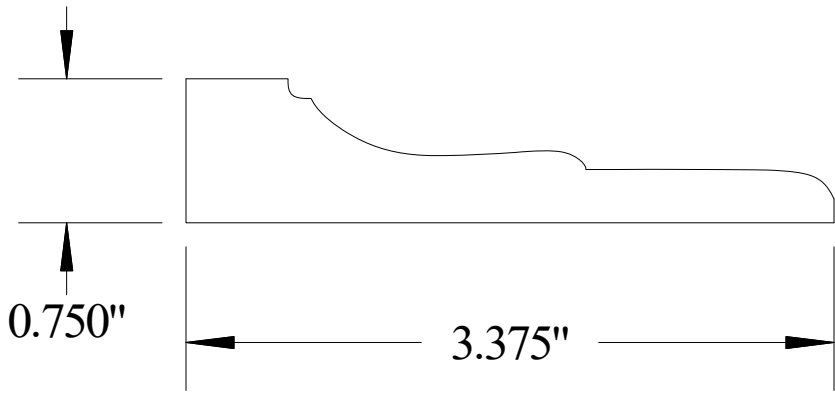

## #ML2210

Vermont Hardwoods 386 Depot St, PO Box 769 Chester, VT 05143	
Drawing	#ML2210, r1
Date	9/17/2010
Drawn by	TF
Scale	1" = 1"