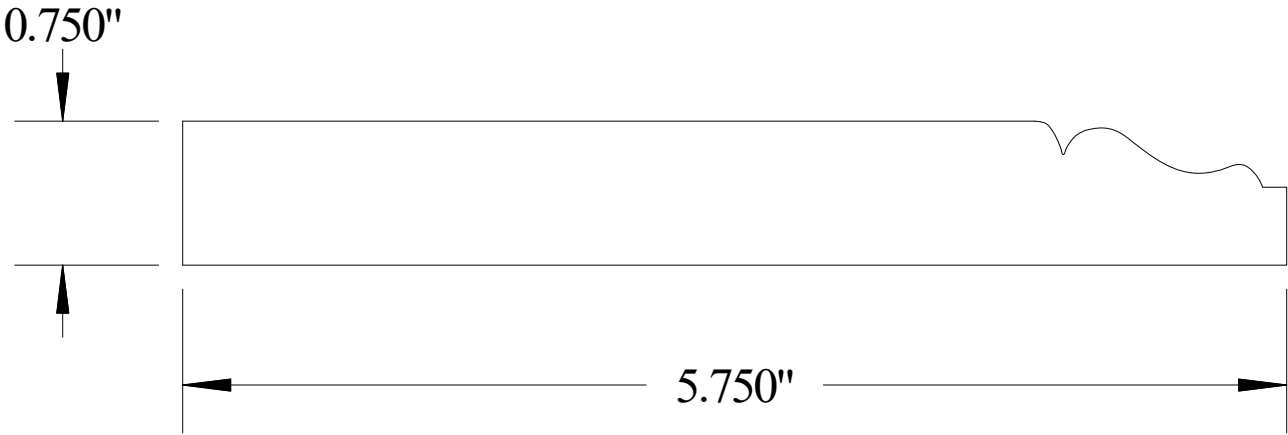

# Vermont Hardwoods #ML2012

Vermont Hardwoods 386 Depot St, PO Box 769 Chester, VT 05143	
Drawing	#ML2012, r1
Date	11/11/2010
Drawn by	DNW
Scale	1" = 1"