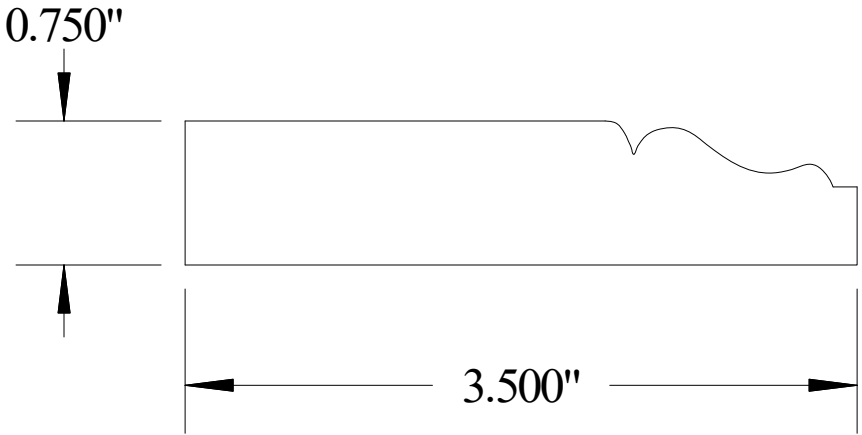

## #ML2011

Vermont Hardwoods  
386 Depot St, PO Box 769  
Chester, VT 05143

Drawing	#ML2011, r1
Date	5/27/2011
Drawn by	DNW
Scale	1" = 1"