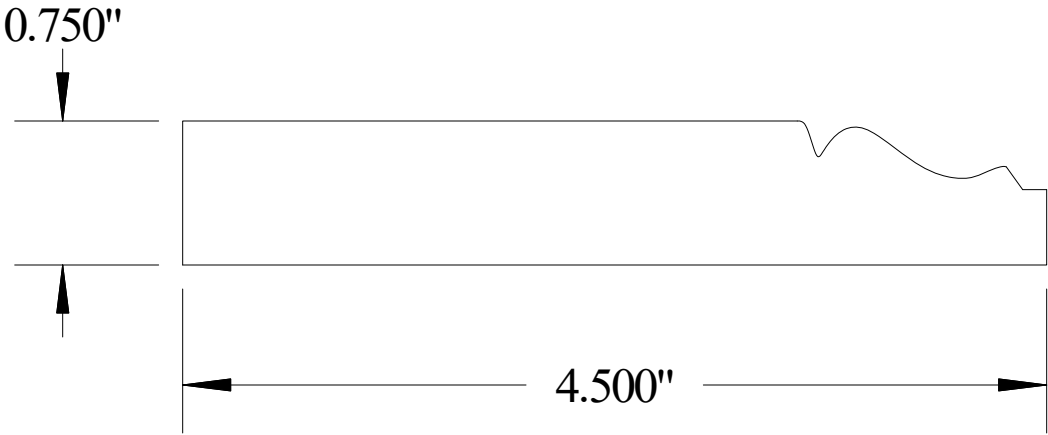

Vermont Hardwoods

#ML2010

Vermont Hardwoods
386 Depot St, PO Box 769
Chester, VT 05143

Drawing	#ML2010, r2
Date	5/27/2011
Drawn by	DNW
Scale	1" = 1"