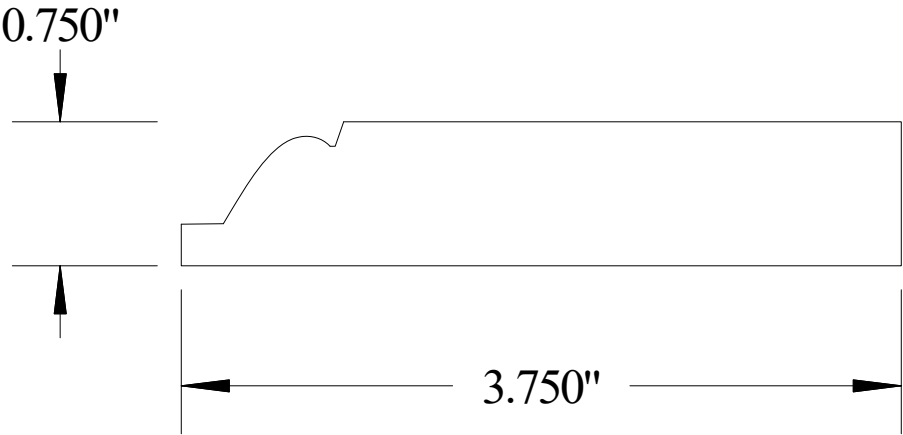

Vermont Hardwoods

#ML2001

Use Greene Nite 4 cutter

Vermont Hardwoods 386 Depot St, PO Box 769 Chester, VT 05143	
Drawing	#ML2001, r1
Date	8/3/2010
Drawn by	DNW
Scale	1" = 1"