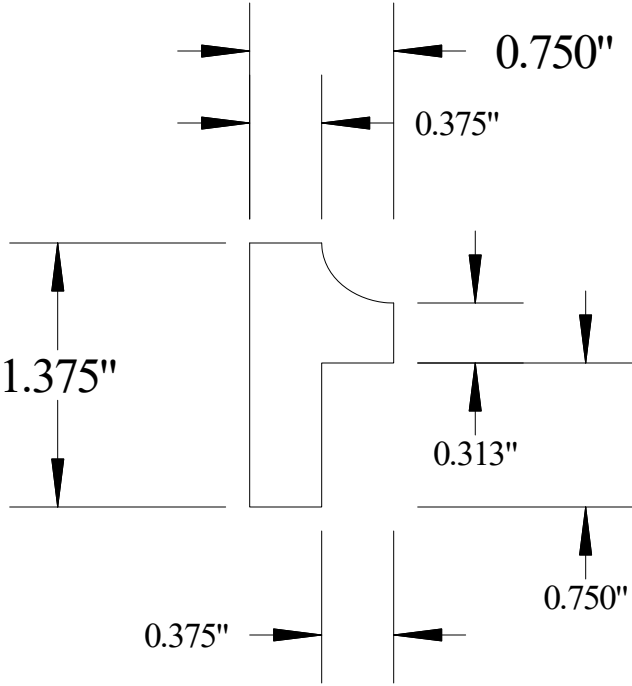

## #ML1802

Vermont Hardwoods  
386 Depot St, PO Box 769  
Chester, VT 05143

Drawing	#ML1802, r1
Date	04/11/18
Drawn by	DNW
Scale	1" = 1"