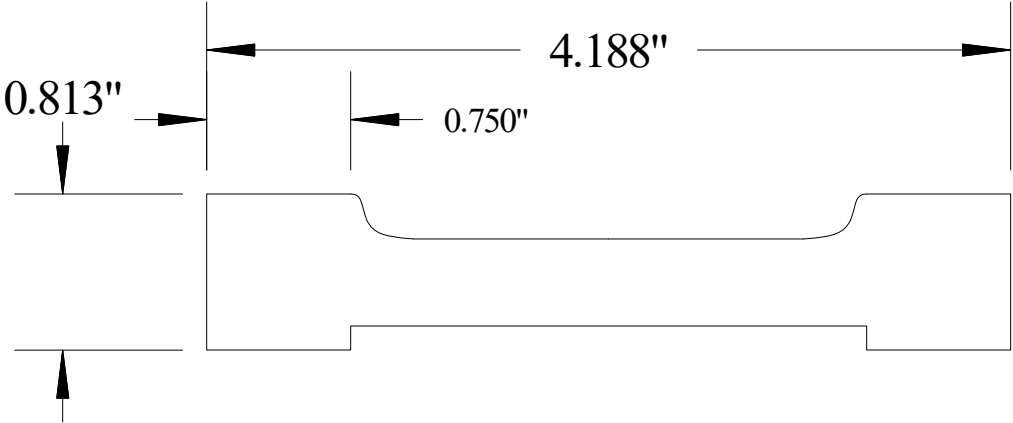

Vermont Hardwoods

#ML1801

Vermont Hardwoods 386 Depot St, PO Box 769 Chester, VT 05143	
Drawing	#ML1801, r1
Date	9/16/2011
Drawn by	BAW
Scale	1" = 1"