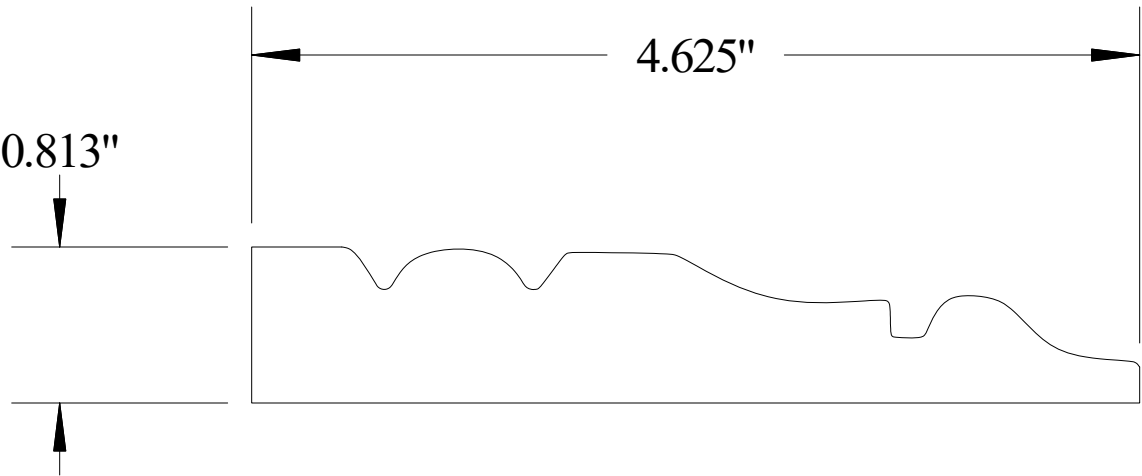

Vermont Hardwoods

#ML1609

Vermont Hardwoods 386 Depot St, PO Box 769 Chester, VT 05143	
Drawing	#ML1609, r1
Date	12/22/16
Drawn by	DNW
Scale	1" = 1"