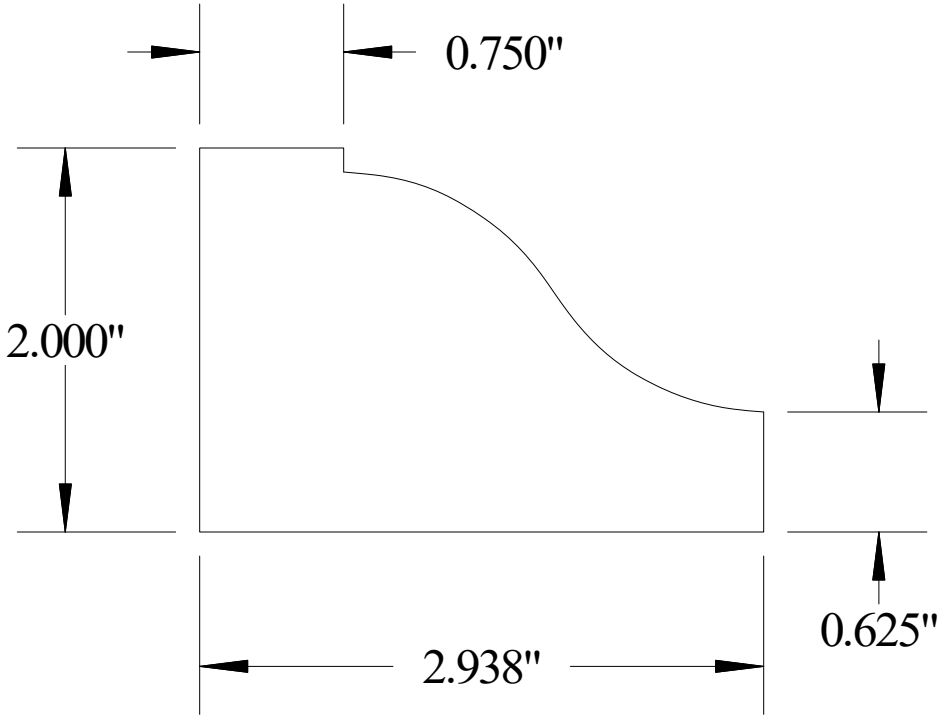

## #ML1608

Vermont Hardwoods  
386 Depot St, PO Box 769  
Chester, VT 05143

|          |             |
|----------|-------------|
| Drawing  | #ML1608, r1 |
| Date     | 7/23/15     |
| Drawn by | DNW         |
| Scale    | 1" = 1"     |