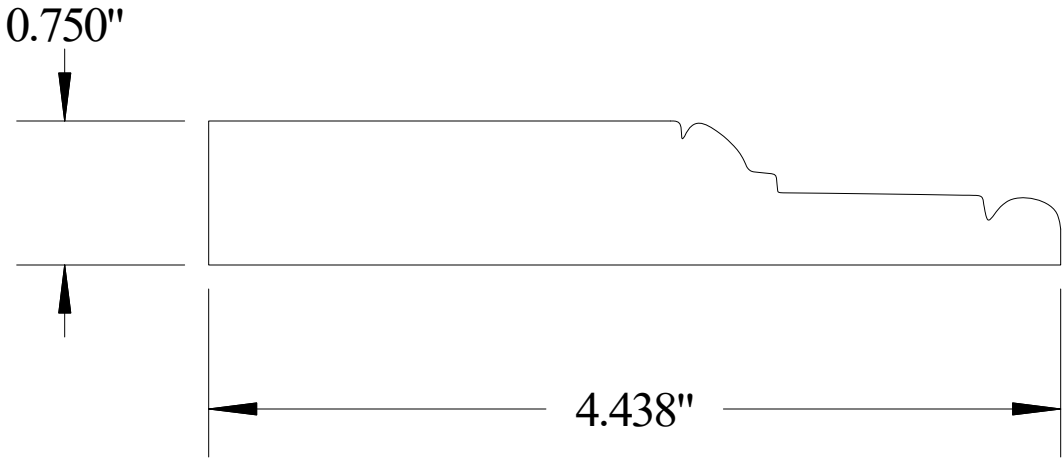

## #ML1606

Vermont Hardwoods 386 Depot St, PO Box 769 Chester, VT 05143	
Drawing	#ML1606, r2
Date	11/27/2012
Drawn by	BAW
Scale	1" = 1"