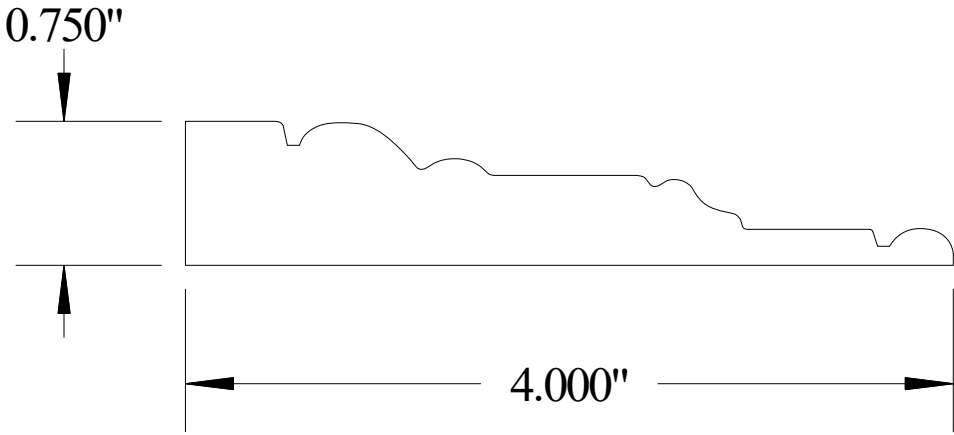

## #ML1605

Vermont Hardwoods  
386 Depot St, PO Box 769  
Chester, VT 05143

Drawing	#ML1605, r1
Date	9/15/2010
Drawn by	TF
Scale	1" = 1"