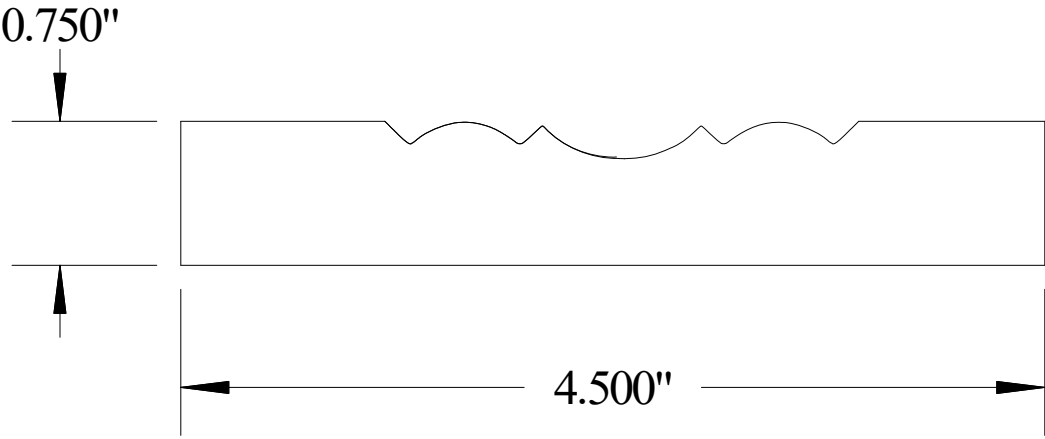

Vermont Hardwoods

#ML1604

Vermont Hardwoods 386 Depot St, PO Box 769 Chester, VT 05143	
Drawing	#ML1604, r1
Date	9/14/2010
Drawn by	TF
Scale	1" = 1"

Old Profile Number(s): P81604