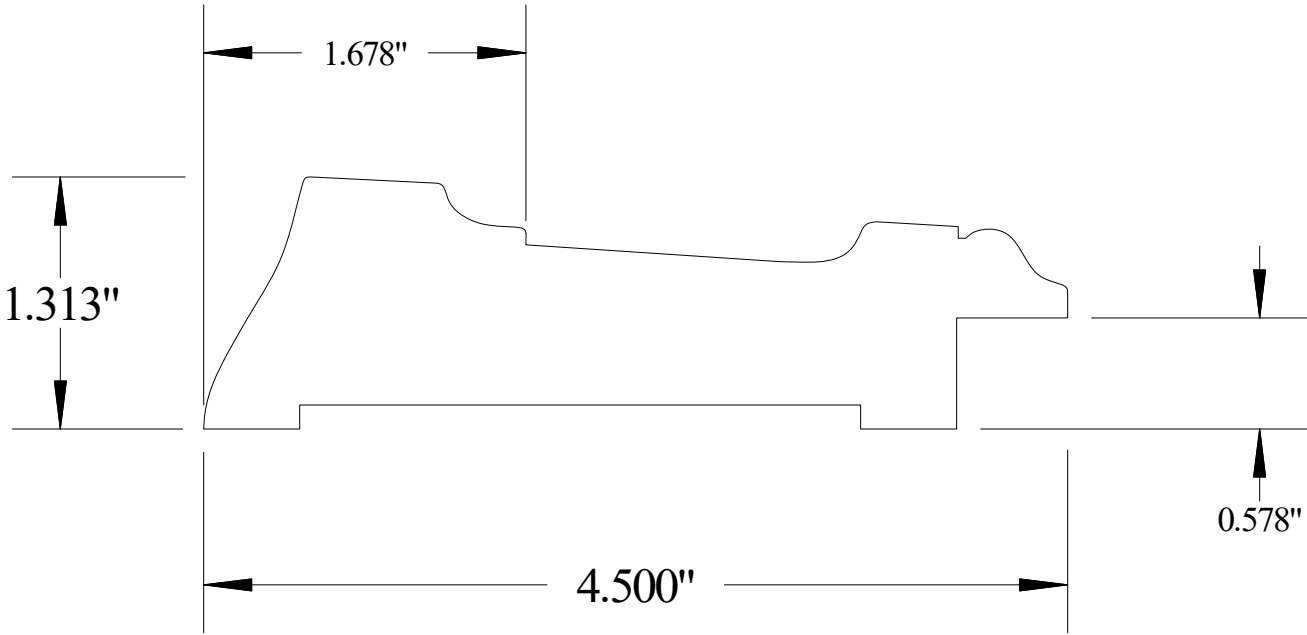

## #ML1603

Vermont Hardwoods 386 Depot St, PO Box 769 Chester, VT 05143	
Drawing	#ML1603, r3
Date	7/28/2011
Drawn by	BAW
Scale	1" = 1"