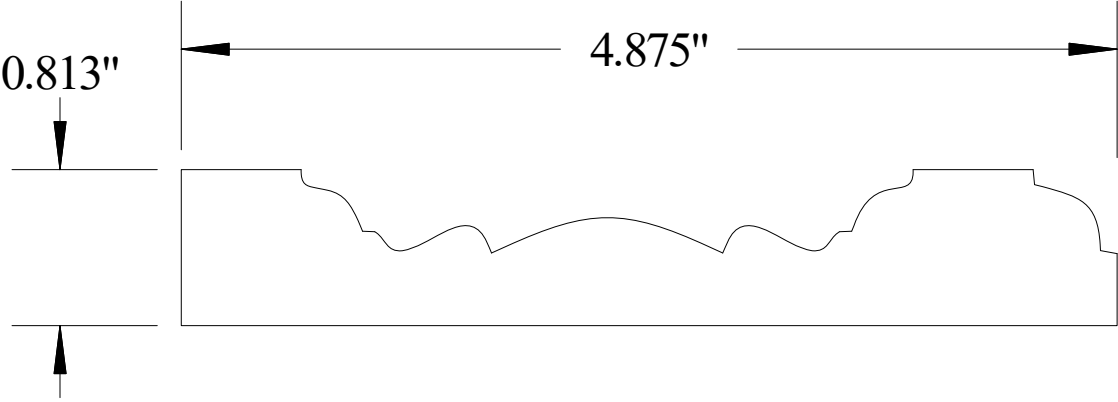

Vermont Hardwoods

#ML1602

Vermont Hardwoods 386 Depot St, PO Box 769 Chester, VT 05143	
Drawing	#ML1602, r1
Date	4/3/2008
Drawn by	DNW
Scale	1" = 1"

Old Profile Number(s): P81602