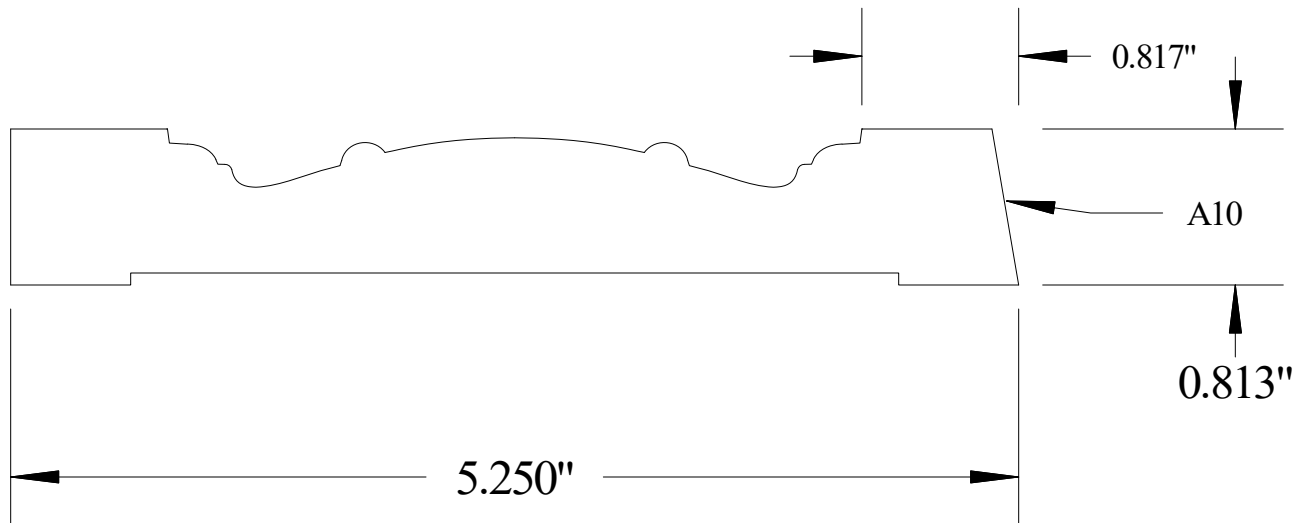

Vermont Hardwoods #ML1601

Vermont Hardwoods 386 Depot St, PO Box 769 Chester, VT 05143	
Drawing	#ML1601, r1
Date	7/26/2006
Drawn by	DNW
Scale	1" = 1"

Old Profile Number(s): P81601