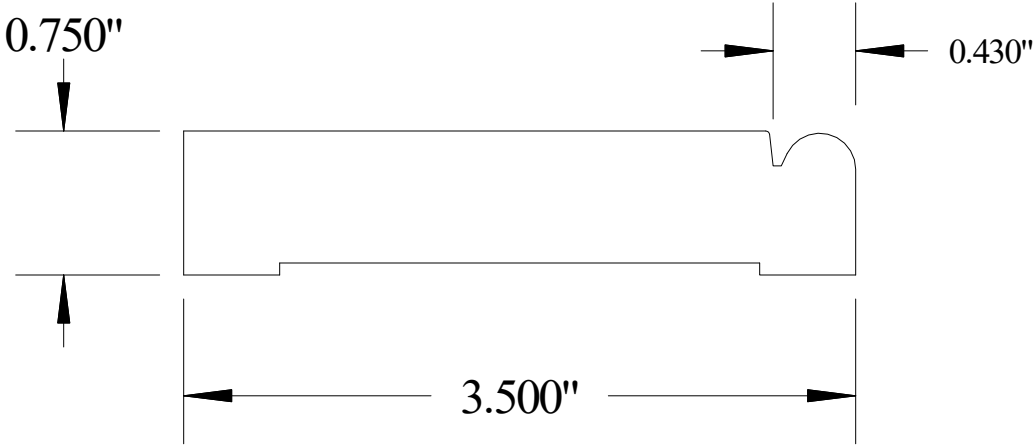

Vermont Hardwoods

#ML1420

Vermont Hardwoods
386 Depot St, PO Box 769
Chester, VT 05143

Drawing	#ML1420, r1
Date	3/19/2007
Drawn by	DNW
Scale	1" = 1"

Old Profile Number(s):