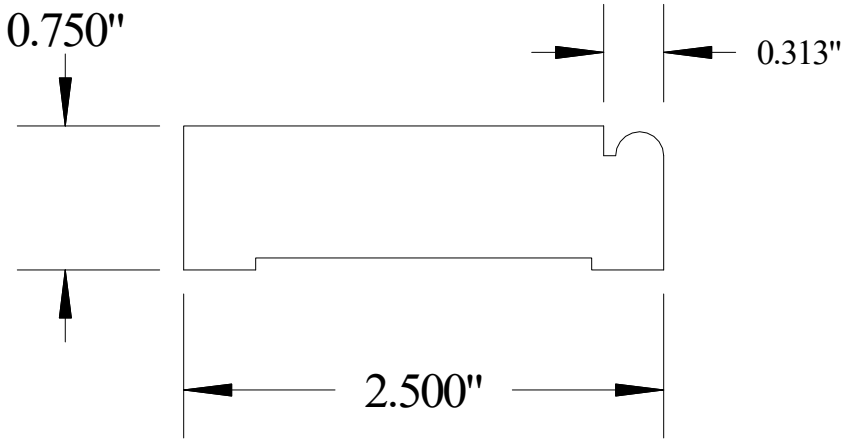

Vermont Hardwoods

#ML1410

Old Profile Number(s):

Vermont Hardwoods 386 Depot St, PO Box 769 Chester, VT 05143	
Drawing	#ML1410, r1
Date	7/20/2006
Drawn by	DNW
Scale	1" = 1"