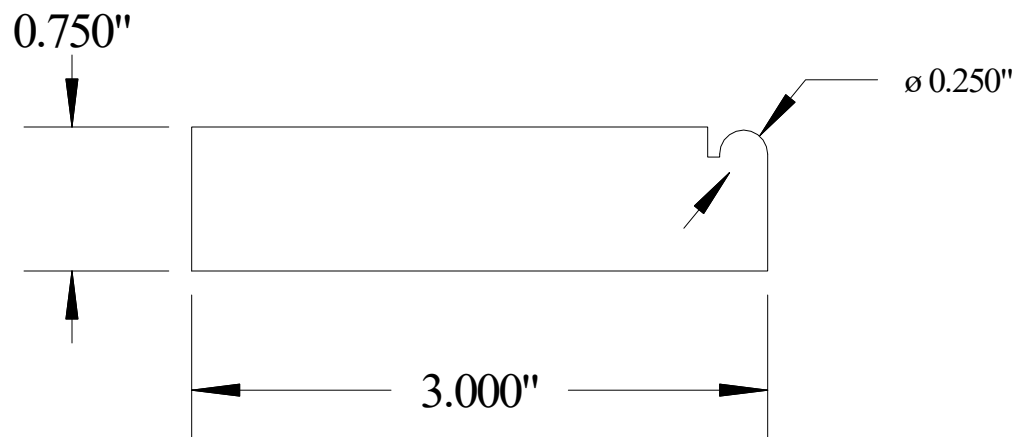

Vermont Hardwoods  
#ML1408  
aka CB 1008

Vermont Hardwoods  
386 Depot St, PO Box 769  
Chester, VT 05143

Drawing	#ML1408, r1
Date	03/15/16
Drawn by	DNW
Scale	1" = 1"

Old Profile Number(s): Use ML1401 knives, Bin K-15