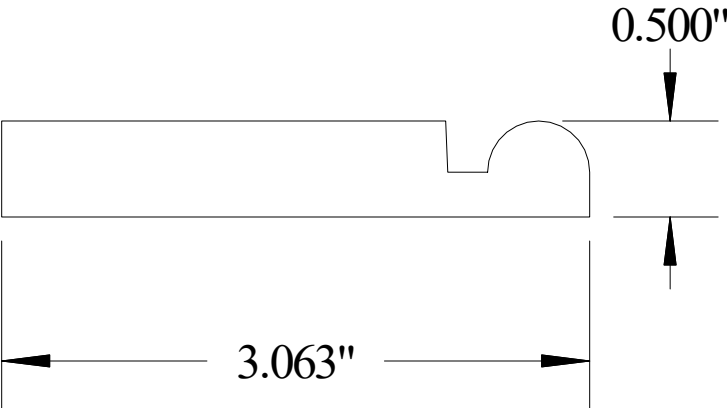

## #ML1406

Vermont Hardwoods 386 Depot St, PO Box 769 Chester, VT 05143	
Drawing	#ML1406, r1
Date	7/23/15
Drawn by	DNW
Scale	1" = 1"