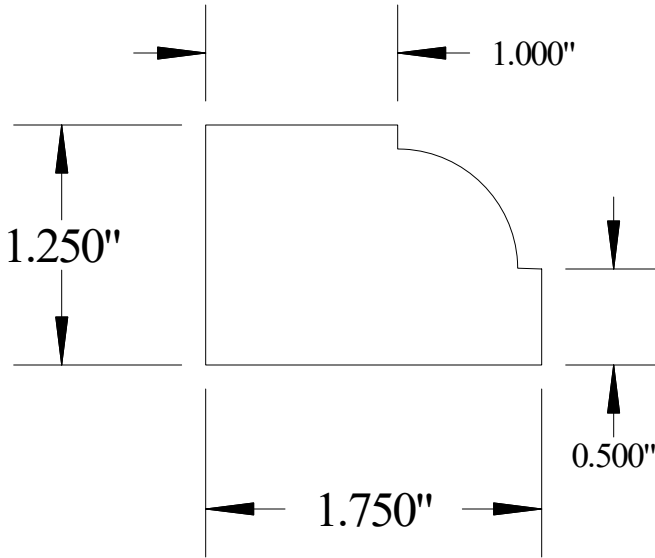

Vermont Hardwoods

#ML1405

Vermont Hardwoods
386 Depot St, PO Box 769
Chester, VT 05143

Drawing	#ML1405, r1
Date	6/2/2015
Drawn by	JPG
Scale	1" = 1"