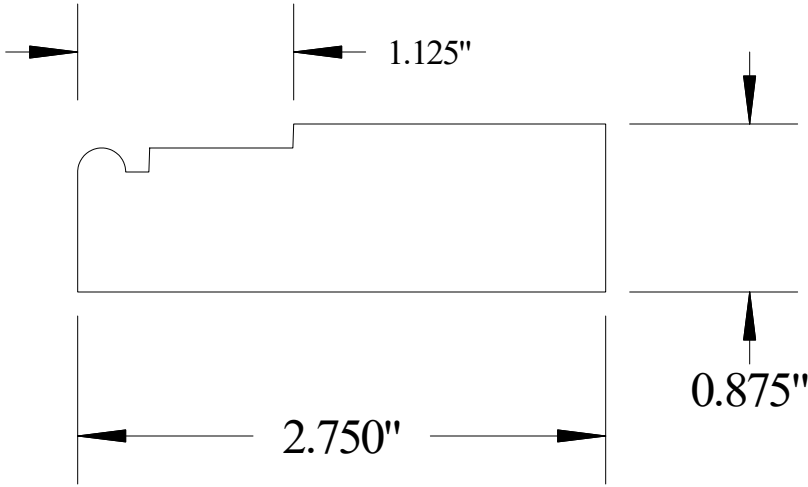

Vermont Hardwoods

#ML1404

Vermont Hardwoods
386 Depot St, PO Box 769
Chester, VT 05143

Drawing	#ML1404, r1
Date	6/2/2015
Drawn by	JPG
Scale	1" = 1"