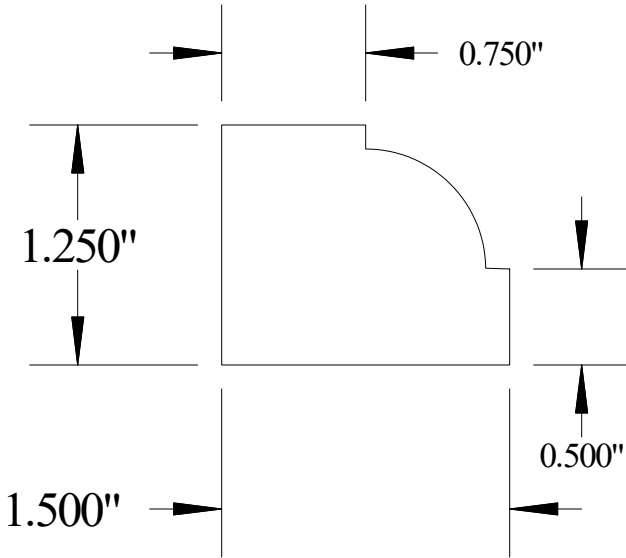

Vermont Hardwoods

#ML1403

Vermont Hardwoods
386 Depot St, PO Box 769
Chester, VT 05143

| | |
|----------|-------------|
| Drawing | #ML1403, r1 |
| Date | 6/2/2015 |
| Drawn by | JPG |
| Scale | 1" = 1" |