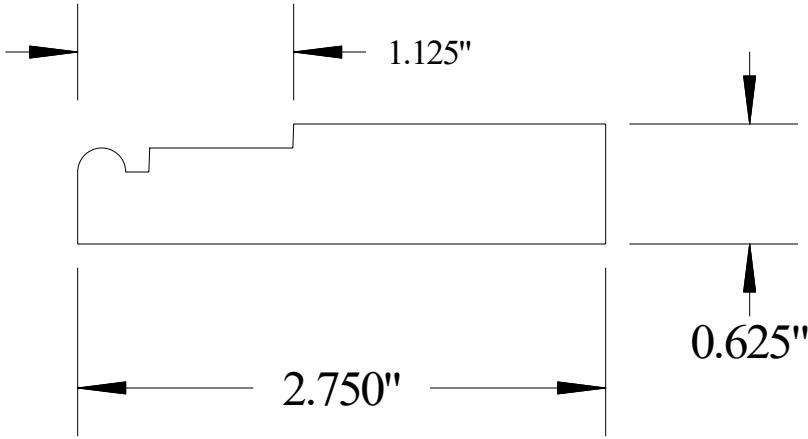

Vermont Hardwoods

#ML1402

Vermont Hardwoods
386 Depot St, PO Box 769
Chester, VT 05143

Drawing	#ML1402, r1
Date	6/2/2015
Drawn by	JPG
Scale	1" = 1"