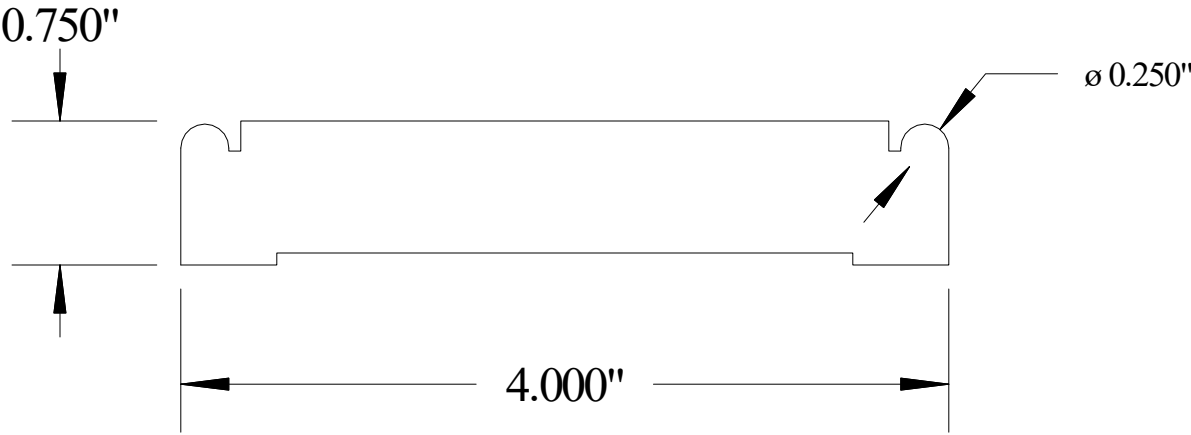

Vermont Hardwoods

#ML1401

Vermont Hardwoods
386 Depot St, PO Box 769
Chester, VT 05143

Drawing	#ML1410, r1
Date	12/21/2010
Drawn by	DNW
Scale	1" = 1"