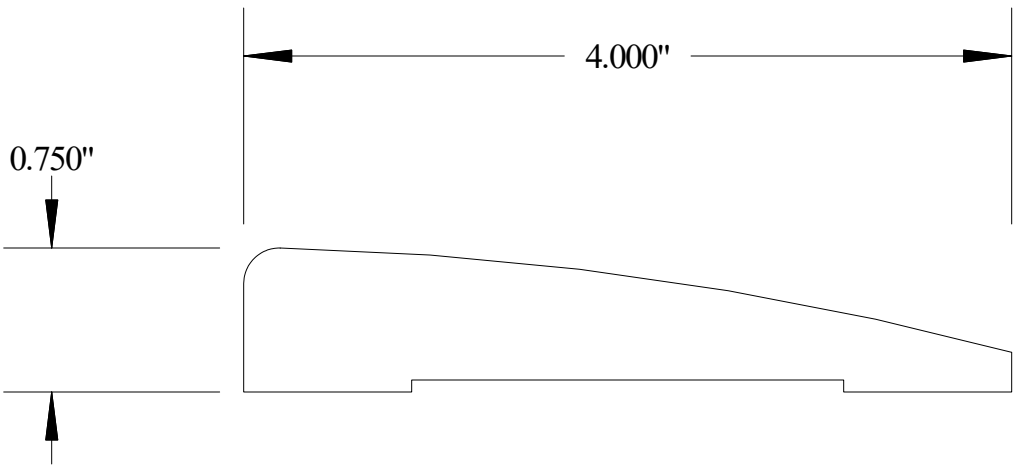

Vermont Hardwoods

#ML1205

Vermont Hardwoods 386 Depot St, PO Box 769 Chester, VT 05143	
Drawing	#ML1205, r1
Date	10/03/18
Drawn by	DNW
Scale	1" = 1"

Old Profile Number(s): WM 448 mod