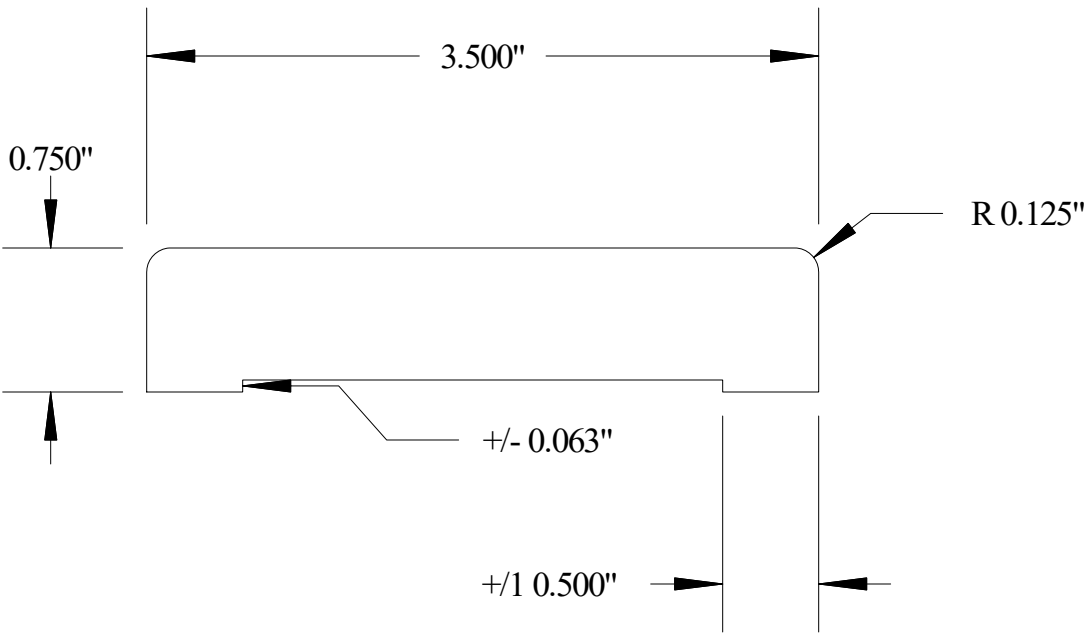

Vermont Hardwoods

#ML1204

| | |
|--|-------------|
| Vermont Hardwoods 386 Depot St, PO Box 769 Chester, VT 05143 | |
| Drawing | #ML1204, r1 |
| Date | 3/7/17 |
| Drawn by | DNW |
| Scale | 1" = 1" |