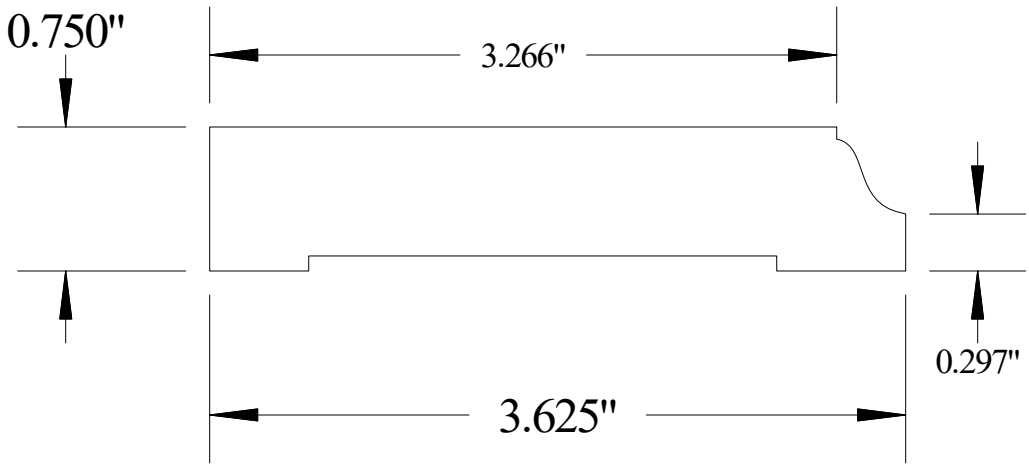

Vermont Hardwoods

#ML1203

Vermont Hardwoods 386 Depot St, PO Box 769 Chester, VT 05143	
Drawing	#ML1203, r1
Date	10/4/2013
Drawn by	BAW
Scale	1" = 1"