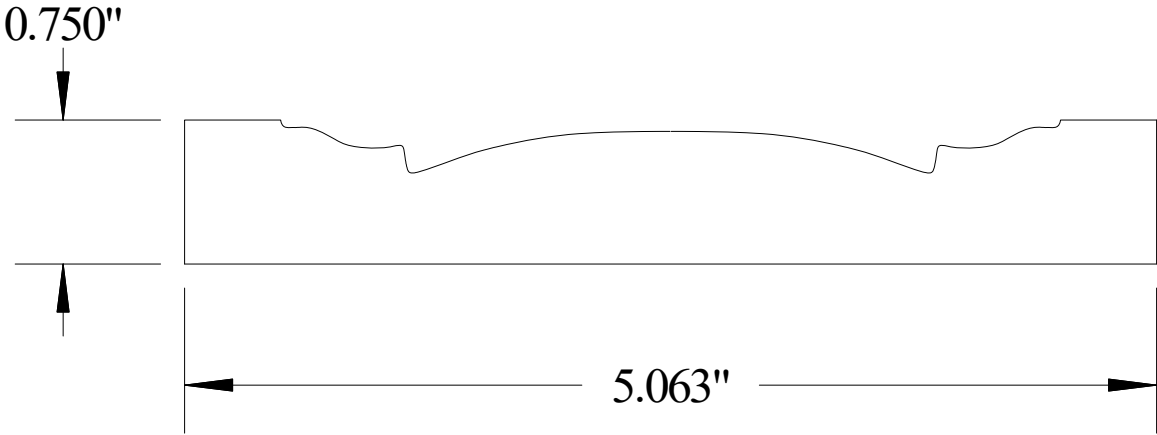

## #ML1201

Vermont Hardwoods  
386 Depot St, PO Box 769  
Chester, VT 05143

Drawing	#ML1201, r1
Date	917/2010
Drawn by	TF
Scale	1" = 1"