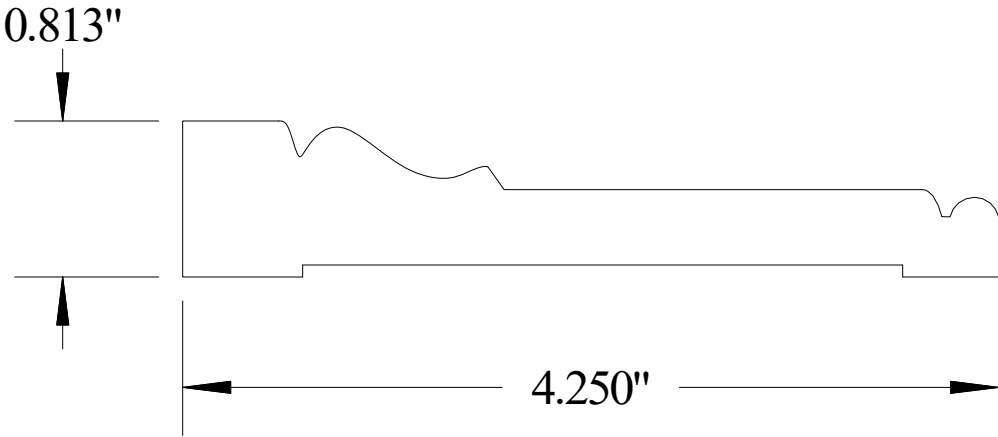

## #ML1015

Vermont Hardwoods  
386 Depot St, PO Box 769  
Chester, VT 05143

Drawing	#ML1015, r1
Date	9/15/2010
Drawn by	DNW
Scale	1" = 1"