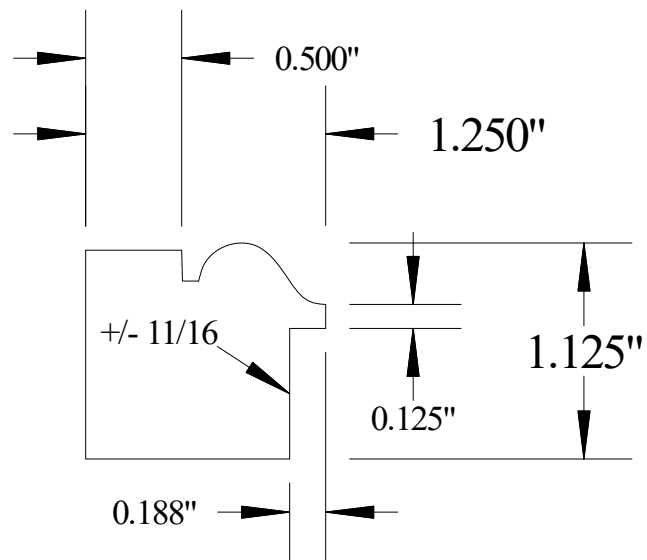

Vermont Hardwoods

#ML1011

Vermont Hardwoods
386 Depot St, PO Box 769
Chester, VT 05143

Drawing	#ML1011, r1
Date	05/13/2016
Drawn by	DNW
Scale	1" = 1"