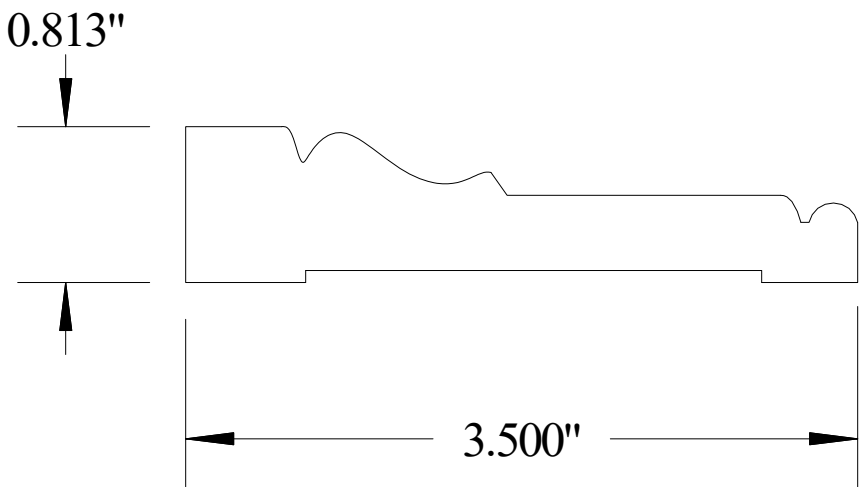

Vermont Hardwoods

#ML1010

Vermont Hardwoods 386 Depot St, PO Box 769 Chester, VT 05143	
Drawing	#ML1010, r1
Date	3/19/2010
Drawn by	DNW
Scale	1" = 1"