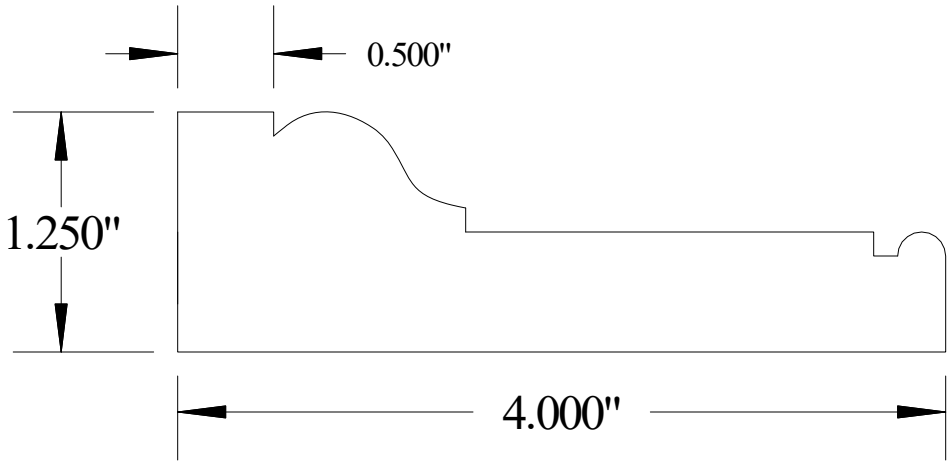

Vermont Hardwoods

#ML1007

Vermont Hardwoods
386 Depot St, PO Box 769
Chester, VT 05143

Drawing	#ML1007, r1
Date	12/21/15
Drawn by	DNW
Scale	1" = 1"