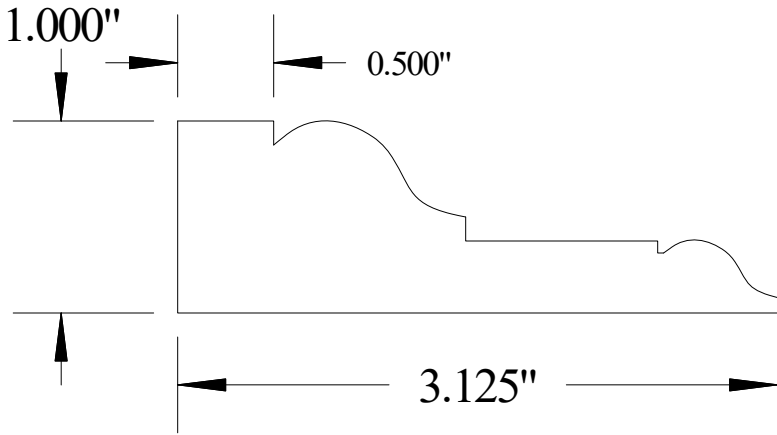

Vermont Hardwoods

#ML1006

Vermont Hardwoods
386 Depot St, PO Box 769
Chester, VT 05143

Drawing	#ML1006, r1
Date	12/18/15
Drawn by	DNW
Scale	1" = 1"