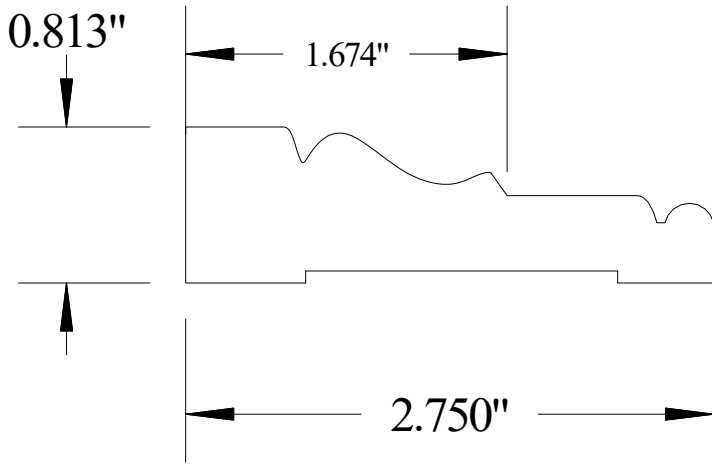

## #ML1005

Vermont Hardwoods 386 Depot St, PO Box 769 Chester, VT 05143	
Drawing	#ML1005, r1
Date	7/20/2006
Drawn by	DNW
Scale	1" = 1"

Old Profile Number(s):