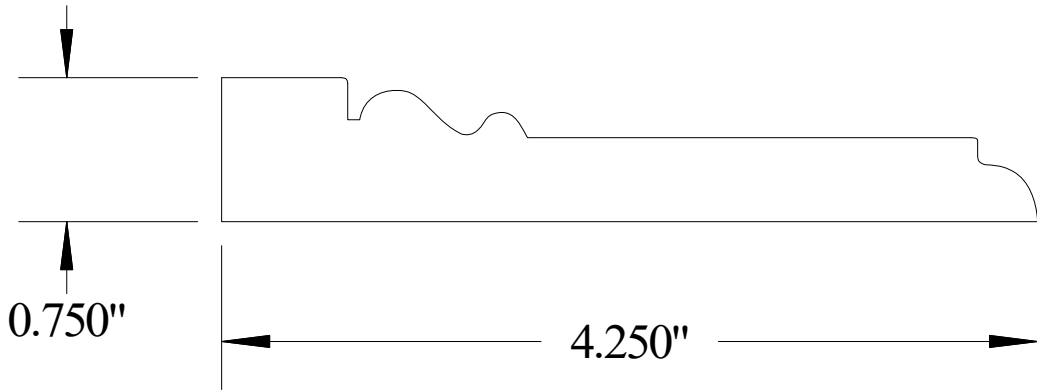

Vermont Hardwoods

#ML1003

Vermont Hardwoods
386 Depot St, PO Box 769
Chester, VT 05143

Drawing	#ML1003, r1
Date	9/17/2010
Drawn by	TF
Scale	1" = 1"